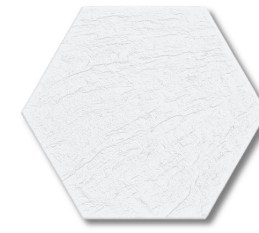

### Colors

*Journey Cotto*

*Journey White*

*Journey Deco Blue*

*Journey Deco Cotto*

*Journey Deco Taupe*

*Nordic Black*

*Nordic White*

*Rugged Graphite*

*Rugged Grey*

*Rugged Pearl*

*Tranquility Grey*

*Tranquility White*